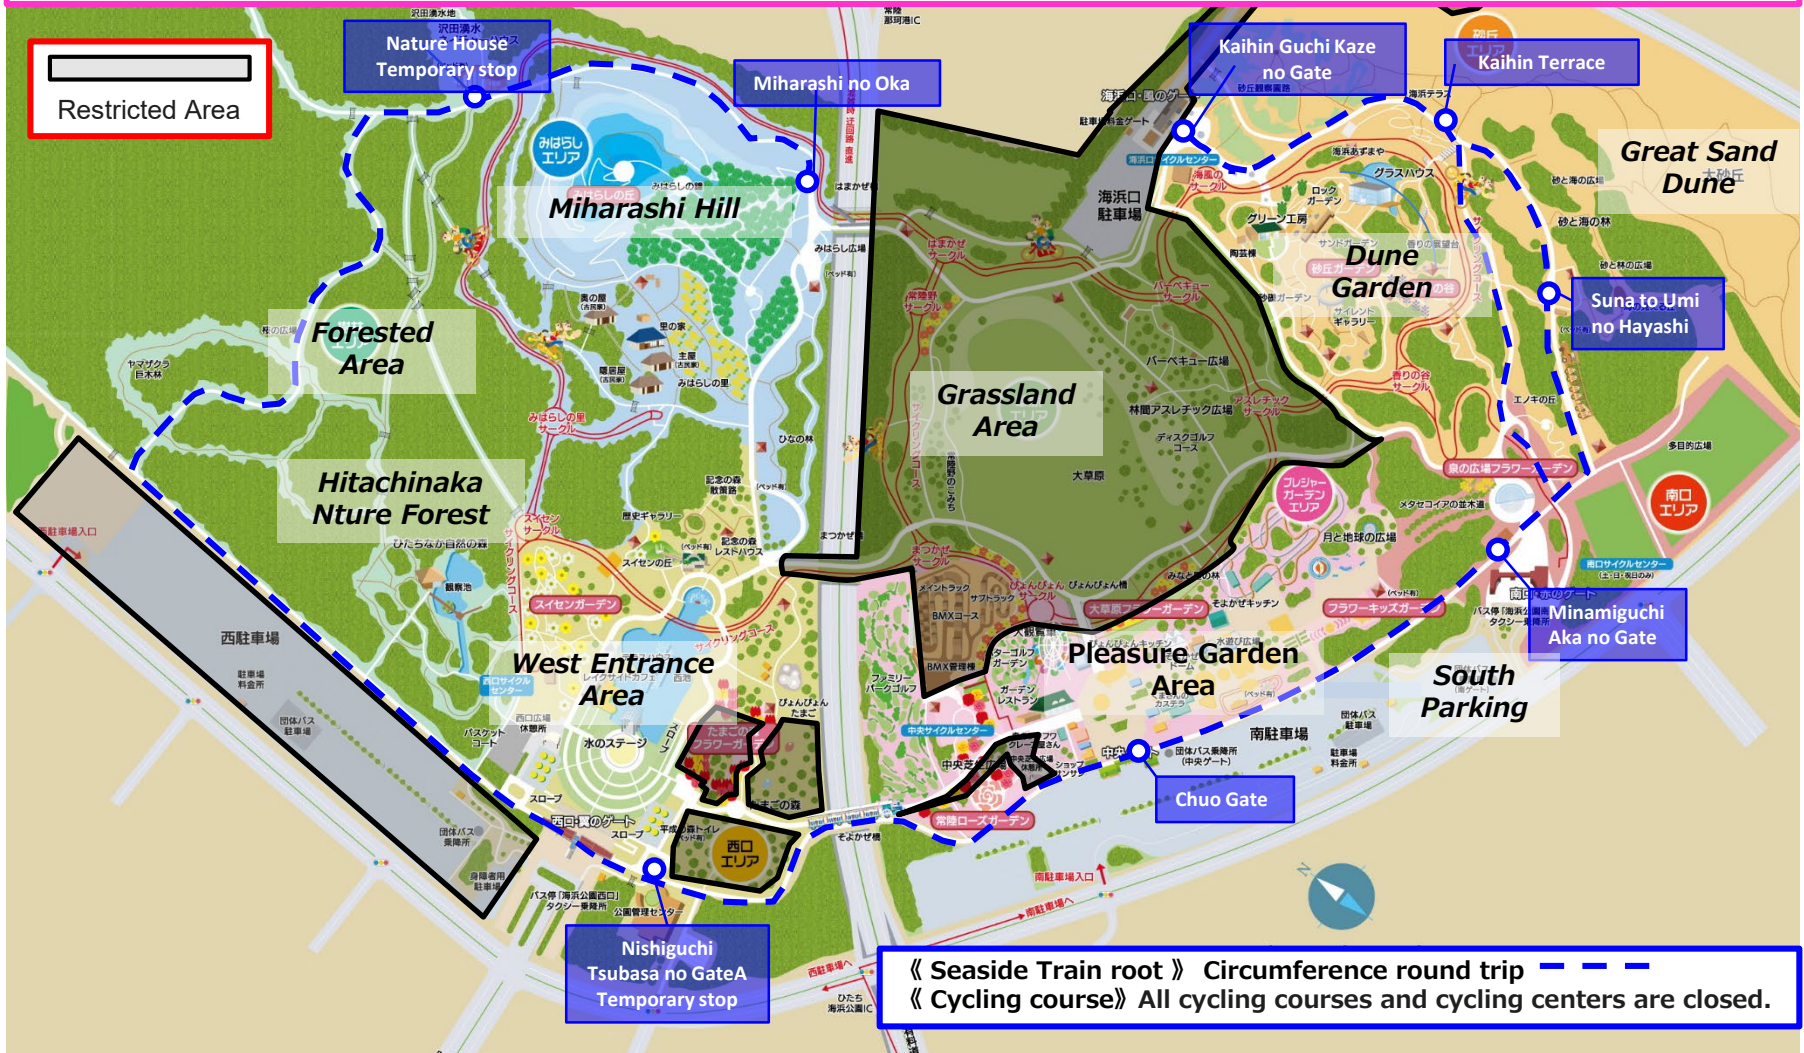

Restricted areas from September 13th to 15th and 19th to 23rd

Due to the concert being held, some areas and facilities such as Grassland Area, Seabreeze Entrance Parking, Seabreeze Entrance, West Parking, BMX course, Cycling Course etc, unavailable.

※Hamakaze Bridge and Matsukaze Bridge are not passable. Please use Soyokaze Bridge.

《 Seaside Train root 》 Circumference round trip
《 Cycling course 》 All cycling courses and cycling centers are closed.